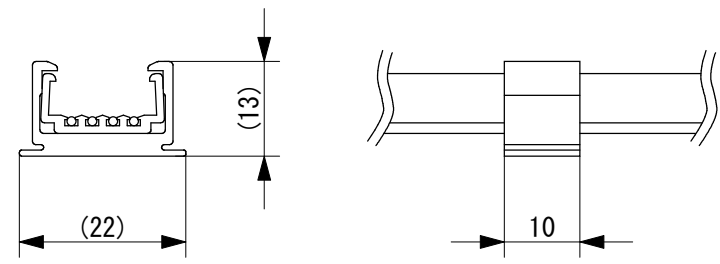

Side view

Side view (with Mounting Clamp)

Mounting Clamp width

Specifications	
- Color	: Black (BK) White (WH)
- Length	: 1250mm (1.25m) 2450mm (2.45m)

6			
5			
4			
3			
2			
1	Dedicated Track Rail for Micro Tracklight	PC	
No.	Parts 部品	Material 材料	Memo 備考

Date 日付 2014/7/7  
 Draft 製図 Y. Terabe  
 Check 検図 T. Inaba  
 Approve 承認 C. Ishibiki

Scale 縮尺 1:2  
 Weight 重量 \*\*\*g  
 Unit 単位 mm  
 Size 用紙 A4

**Title** Dedicated Track Rail for Micro Tracklight  
 名称