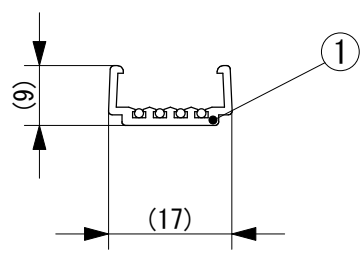

Side view

Side view (with Mounting Clamp)

Mounting Clamp width

Specifications	
- Color	: Black (BK) White (WH)
- Length	: 1250mm (1.25m) 2450mm (2.45m)

6			
5			
4			
3			
2			
1	Dedicated Track Rail for Micro Tracklight	PC	
No.	Parts 部品	Material 材料	Memo 備考

Date 日付 2014/7/7  
 Draft 製図 Y. Terabe  
 Check 検図 T. Inaba  
 Approve 承認 C. Ishibiki

Scale 縮尺 1:2  
 Weight 重量 \*\*\*g  
 Unit 単位 mm  
 Size 用紙 A4

**Title** Dedicated Track Rail for Micro Tracklight  
 名称