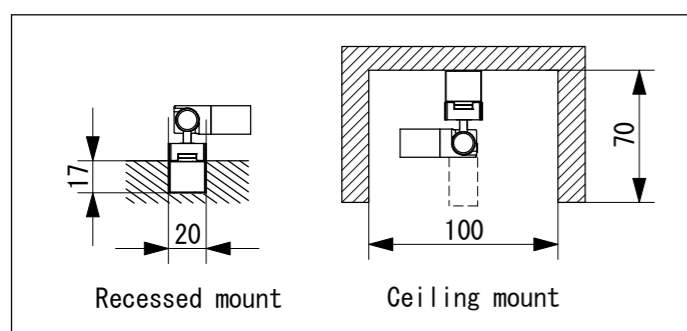

■ Minimum Space Requirements (Scale 1:4)

*Note 1

■ Mounting Clips Qty

Each Minimal Track Rail includes the following qty of Mounting Clips.
Screws (3mm φ) will be procured locally.

Minimal Track Rail length	Included Qty	Required Qty for wall mounting
Up to 0.9m	2	+2 (total 4pcs)
Up to 1.8m	3	+2 (total 5pcs)
Up to 2.4m	4	+2 (total 6pcs)

Additional Mounting Clips are required for wall mounting.
Product No. : MIN-BKT2 (2pcs/set)

No.	Parts 部品	Material 材料	Memo 備考
5			
4			
3	Feeder Set		MIN-LC-B(PW) Lead wire AWG20x3 B : Black PW: Pure white
2	Mounting Clip	SUS	Included (*Note1)
1	Minimal Track Rail	AL	MIN-TK24V-B(PW) B : Black Manufacturing range: 0.2m to 2.4m PW: Pure white

Date 日付	2019/5/7
Draft 製図	Terabe
Check 検図	Inaba
Approve 承認	Ishibiki

Scale 縮尺	1 : 1
Weight 重量	***
Unit 単位	mm
Size 用紙	A3

Title 名称 Minimal Track Rail Feeder Set

Product No. 製品番号 MIN-TK24V-
MIN-LC-color

TOKI CORPORATION
トキ・コーポレーション株式会社