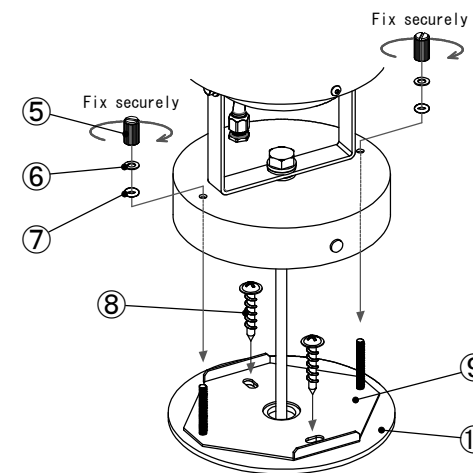

Specifications	
- Current	: 700mA (Constant Current)
- Wattage	: 2.1W
- LED Color	: 3000K (30K) 5000K (50K)
- Beam angle	: 3°
- CRI	: 80
- Body color	: Black (B)
- IP rating	: IP66

* The constant current power supply is required.

■ Installation

■ Mounting Dimension

10	Insulation	Rubber	Black, 2mm thick
9	Mounting base	SUS	
8	Mounting screws	SUS	
7	O-ring	NBR	Black
6	Washer	SUS	Black
5	Nut	Brass	Black, Knurled nut
4	Lead wire	PVC	AWG18x2C
3	Bushing for drain hole	TPE	
2	Transparent cover	Hard glass	
1	Fixture housing	AL, SUS, PC	
No.	Parts 部品	Material 材料	Memo 備考