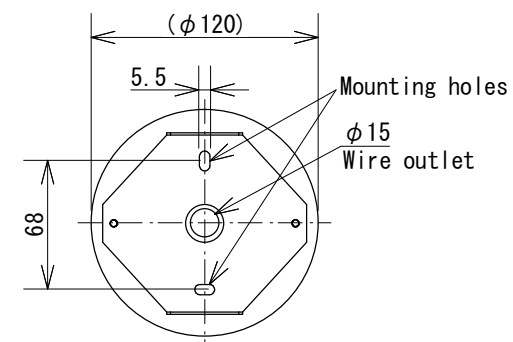

Specifications	
- Current	: 700mA (Constant Current)
- Wattage	: 2.1W
- LED Color	: 3000K (30K) 5000K (50K)
- Beam angle	: 3°
- CRI	: 80
- Body color	: Black (B)
- IP rating	: IP66

* The constant current power supply is required.

■ Installation

■ Mounting Dimension

10	Insulation	Rubber	Black, 2mm thick
9	Mounting base	SUS	
8	Mounting screws	SUS	
7	O-ring	NBR	Black
6	Washer	SUS	Black
5	Nut	Brass	Black, Knurled nut
4	Lead wire	PVC	AWG18x2C
3	Bushing for drain hole	TPE	
2	Transparent cover	Hard glass	
1	Fixture housing	AL, SUS, PC	
No.	Parts 部品	Material 材料	Memo 備考

Date 日付 2017/4/19

Scale 縮尺 1 : 4

Draft 製図 D. Miwa

Weight 重量 710g

Check 検図 T. Shimamura

Unit 単位 mm

Approve 承認 C. Ishibiki

Size 用紙 A4