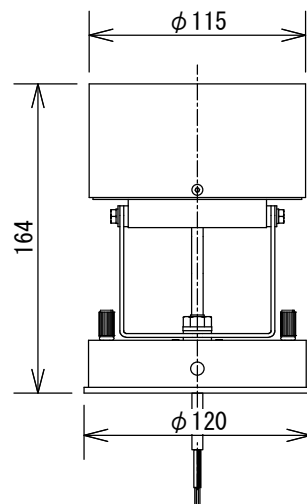

Specifications	
- Current	: 700mA (Constant Current)
- Wattage	: 2.1W
- LED Color	: 3000K (30K) 5000K (50K)
- Beam angle	: 3°
- CRI	: 80
- Body color	: Black (B)
- IP rating	: IP66

* The constant current power supply is required.

■ Installation

■ Mounting Dimension

10	Insulation	Rubber	Black, 2mm thick
9	Mounting base	SUS	
8	Mounting screws	SUS	
7	O-ring	NBR	Black
6	Washer	SUS	Black
5	Nut	Brass	Black, Knurled nut
4	Lead wire	PVC	AWG18x2C
3	Bushing for drain hole	TPE	
2	Transparent cover	Hard glass	
1	Fixture housing	AL, SUS, PC	
No.	Parts 部品	Material 材料	Memo 備考

Date 日付 2017/4/19

Scale 縮尺 1 : 4

Draft 製図 D. Miwa

Weight 重量 710g

Check 検図 T. Shimamura

Unit 単位 mm

Approve 承認 C. Ishibiki

Size 用紙 A4