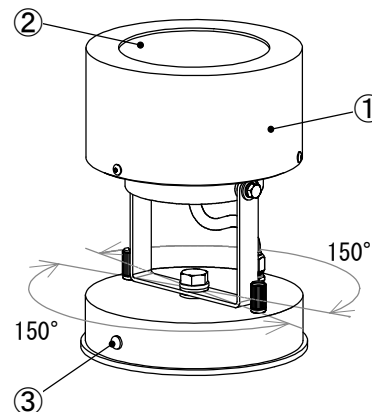

Specifications	
- Current	: 700mA (Constant Current)
- Wattage	: 2.1W
- LED Color	: 3000K (30K) 5000K (50K)
- Beam angle	: 3°
- CRI	: 80
- Body color	: Black (B)
- IP rating	: IP66

* The constant current power supply is required.

■ Installation

■ Mounting Dimension

10	Insulation	Rubber	Black, 2mm thick
9	Mounting base	SUS	
8	Mounting screws	SUS	
7	O-ring	NBR	Black
6	Washer	SUS	Black
5	Nut	Brass	Black, Knurled nut
4	Lead wire	PVC	AWG18x2C
3	Bushing for drain hole	TPE	
2	Transparent cover	Hard glass	
1	Fixture housing	AL, SUS, PC	
No.	Parts 部品	Material 材料	Memo 備考

Date 日付 2017/4/19

Scale 縮尺 1 : 4

Draft 製図 D. Miwa

Weight 重量 710g

Check 検図 T. Shimamura

Unit 単位 mm

Approve 承認 C. Ishibiki

Size 用紙 A4