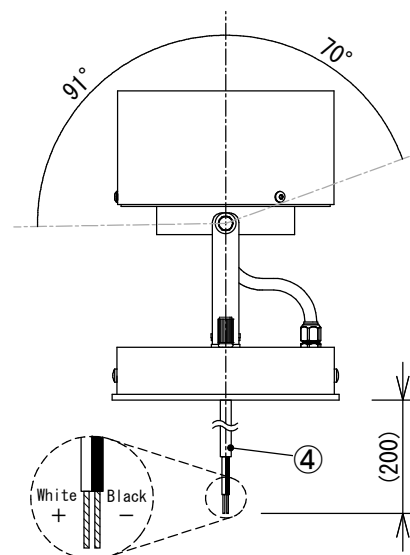

Specifications	
- Current	: 700mA (Constant Current)
- Wattage	: 2.1W
- LED Color	: 3000K (30K) 5000K (50K)
- Beam angle	: 3°
- CRI	: 80
- Body color	: Black (B)
- IP rating	: IP66

* The constant current power supply is required.

■ Installation

■ Mounting Dimension

10	Insulation	Rubber	Black, 2mm thick
9	Mounting base	SUS	
8	Mounting screws	SUS	
7	O-ring	NBR	Black
6	Washer	SUS	Black
5	Nut	Brass	Black, Knurled nut
4	Lead wire	PVC	AWG18x2C
3	Bushing for drain hole	TPE	
2	Transparent cover	Hard glass	
1	Fixture housing	AL, SUS, PC	
No.	Parts 部品	Material 材料	Memo 備考

Date 日付 2017/4/19

Scale 縮尺 1 : 4

Draft 製図 D. Miwa

Weight 重量 710g

Check 検図 T. Shimamura

Unit 単位 mm

Approve 承認 C. Ishibiki

Size 用紙 A4