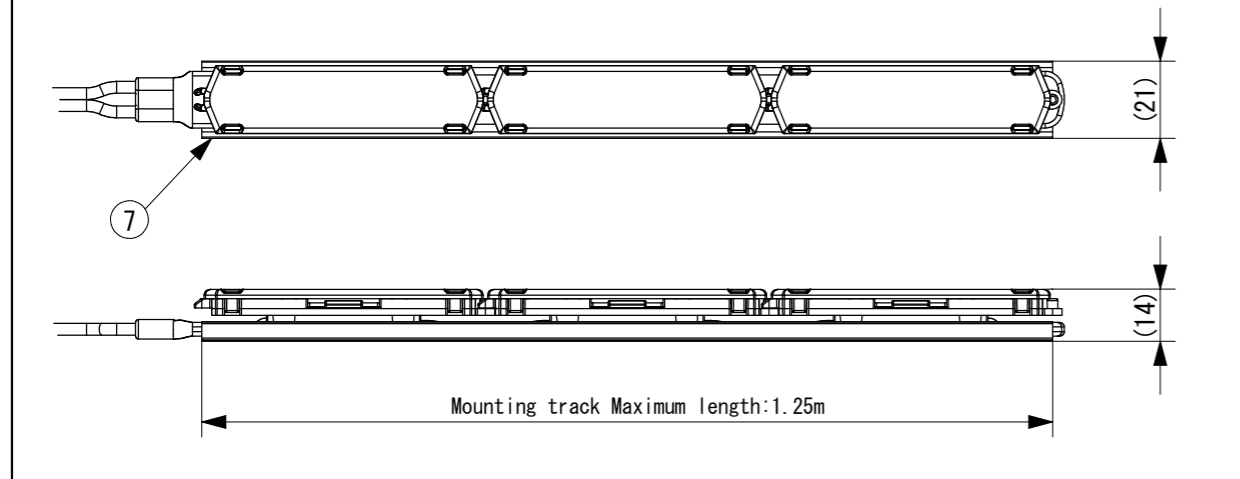

■ Minimum space requirements(A closed environment)

■ Curve installation

With mounting track (Option)

With mounting bracket (Option)

Specifications

- Voltage : 24VDC
- Wattage : 1.5W/Unit (75mm)
- LED Color : 2400K (24K)  
2700K (27K)  
3000K (30K)  
3500K (35K)  
4000K (40K)
- CRI : 85

7	Mounting track	PVC	P/N:MC20-1.25m (optional parts)
6	Mounting bracket	PC	P/N:EVO-CP (optional parts)
5	End cap	PVC	
4	Lead protector	PVC	
3	Lead wire	PVC	1.25mm <sup>2</sup> × 2
2	LED light source	PC	
1	Cable	PVC	
No.	Parts 部品	Material 材料	Memo 備考

Note:

- When mounting vertically on a wall, be sure to secure the top module with the mounting bracket, and use with the mounting track.

Date 日付 2019. 10. 30  
 Draft 製図 Y. Terabe  
 Check 検図 T. Inaba  
 Approve 承認 C. Ishibiki

Scale 縮尺 1:2  
 Weight 重量 15g/Unit  
 Unit 単位 mm  
 Size 用紙 A3

Title 名称 Tokilux EVO  
 Product No. 製品番号 EVO-\_\_K  
 LED Color  
  
 トキ・コーポレーション株式会社