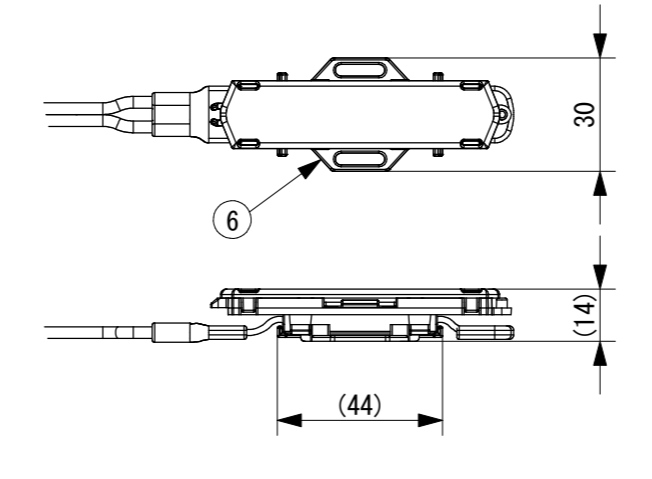

■ Minimum space requirements(A closed environment)

■ Curve installation

With mounting track (Option)

With mounting bracket (Option)

Specifications

- Voltage : 24VDC
- Wattage : 1.5W/Unit (75mm)
- LED Color : 2400K (24K)  
2700K (27K)  
3000K (30K)  
3500K (35K)  
4000K (40K)
- CRI : 85

7	Mounting track	PVC	P/N:MC20-1.25m (optional parts)
6	Mounting bracket	PC	P/N:EVO-CP (optional parts)
5	End cap	PVC	
4	Lead protector	PVC	
3	Lead wire	PVC	1.25mm <sup>2</sup> × 2
2	LED light source	PC	
1	Cable	PVC	
No.	Parts 部品	Material 材料	Memo 備考

Scale 縮尺 1:2  
 Weight 重量 15g/Unit  
 Unit 単位 mm  
 Size 用紙 A3

Title 名称 Tokilux EVO  
 Product No. 製品番号 EVO-\_\_K  
 LED Color  
  
 トキ・コーポレーション株式会社