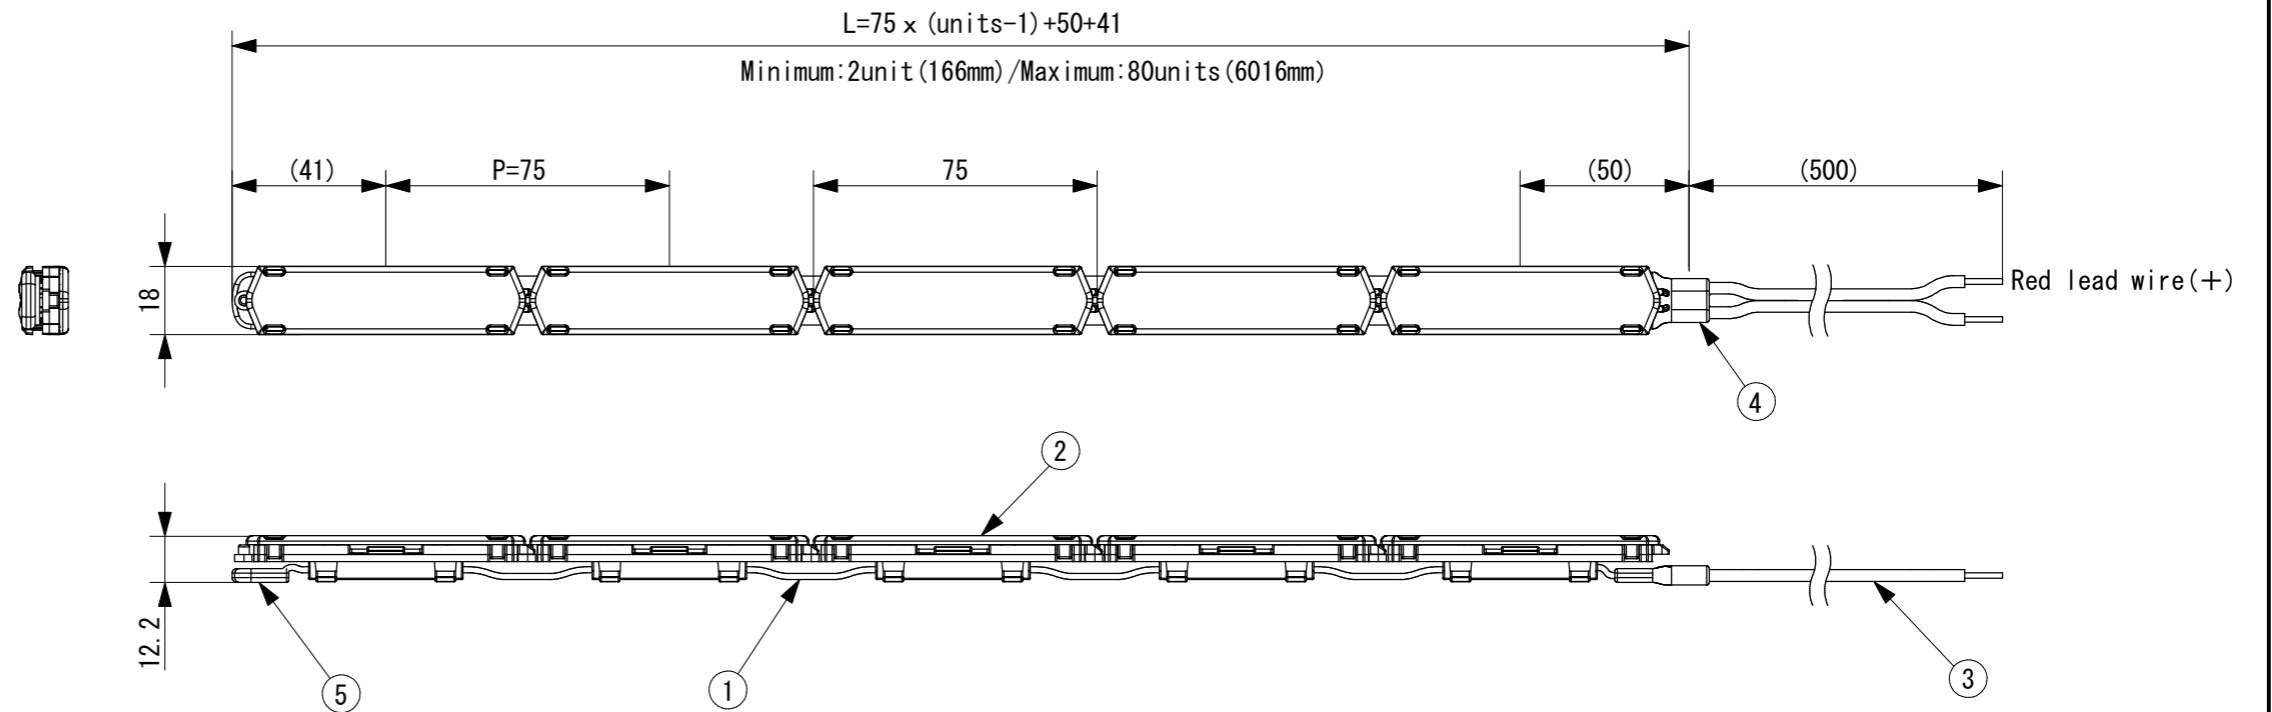

■ Minimum space requirements(A closed environment)

■ Curve installation

With mounting track (Option)

With mounting bracket (Option)

Specifications

- Voltage : 24VDC
- Wattage : 1.5W/Unit (75mm)
- LED Color : 2400K (24K)  
2700K (27K)  
3000K (30K)  
3500K (35K)  
4000K (40K)
- CRI : 85

7	Mounting track	PVC	P/N:MC20-1.25m (optional parts)
6	Mounting bracket	PC	P/N:EVO-CP (optional parts)
5	End cap	PVC	
4	Lead protector	PVC	
3	Lead wire	PVC	1.25mm <sup>2</sup> × 2
2	LED light source	PC	
1	Cable	PVC	
No.	Parts 部品	Material 材料	Memo 備考

Note:

- When mounting vertically on a wall, be sure to secure the top module with the mounting bracket, and use with the mounting track.

Date 日付 2019. 10. 30  
 Draft 製図 Y. Terabe  
 Check 検図 T. Inaba  
 Approve 承認 C. Ishibiki

Scale 縮尺 1:2  
 Weight 重量 15g/Unit  
 Unit 単位 mm  
 Size 用紙 A3

Title 名称 Tokilux EVO  
 Product No. 製品番号 EVO-\_\_K  
 LED Color  
  
 トキ・コーポレーション株式会社