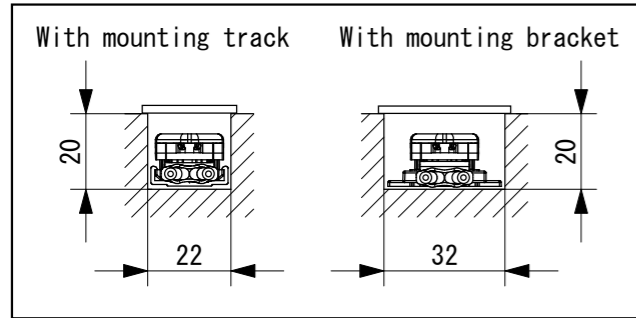

■ Minimum space requirements(A closed environment)

■ Curve installation

With mounting track (Option)

With mounting bracket (Option)

Specifications

- Voltage : 24VDC
- Wattage : 1.5W/Unit (75mm)
- LED Color : 2400K (24K)  
2700K (27K)  
3000K (30K)  
3500K (35K)  
4000K (40K)
- CRI : 85

7	Mounting track	PVC	P/N:MC20-1.25m (optional parts)
6	Mounting bracket	PC	P/N:EVO-CP (optional parts)
5	End cap	PVC	
4	Lead protector	PVC	
3	Lead wire	PVC	1.25mm <sup>2</sup> × 2
2	LED light source	PC	
1	Cable	PVC	
No.	Parts 部品	Material 材料	Memo 備考