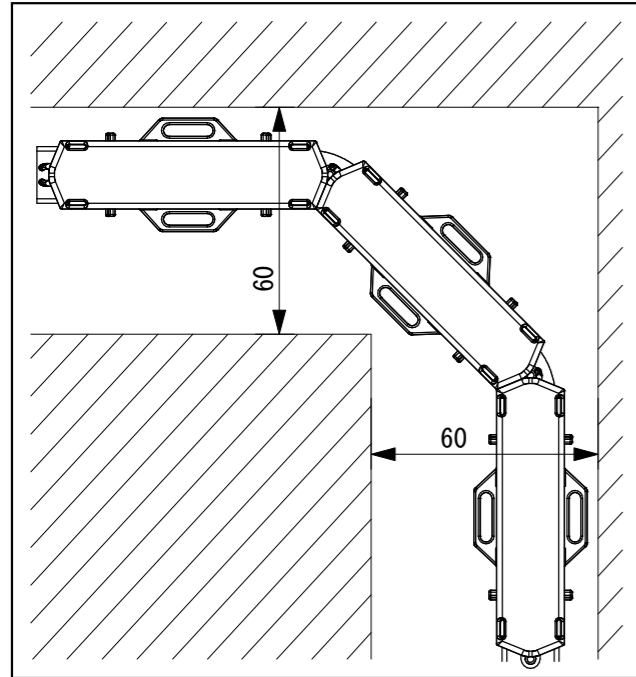

■ Minimum space requirements(A closed environment)

■ Curve installation

With mounting track (Option)

With mounting bracket (Option)

Specifications

- Voltage : 24VDC
- Wattage : 1.5W/Unit (75mm)
- LED Color : 2400K (24K)  
2700K (27K)  
3000K (30K)  
3500K (35K)  
4000K (40K)
- CRI : 85

7	Mounting track	PVC	P/N:MC20-1.25m (optional parts)
6	Mounting bracket	PC	P/N:EVO-CP (optional parts)
5	End cap	PVC	
4	Lead protector	PVC	
3	Lead wire	PVC	1.25mm <sup>2</sup> × 2
2	LED light source	PC	
1	Cable	PVC	
No.	Parts 部品	Material 材料	Memo 備考

Scale 縮尺 1:2  
 Weight 重量 15g/Unit  
 Unit 単位 mm  
 Size 用紙 A3

Title 名称 Tokilux EVO  
 Product No. 製品番号 EVO-\_\_K  
 LED Color  
  
 トキ・コーポレーション株式会社