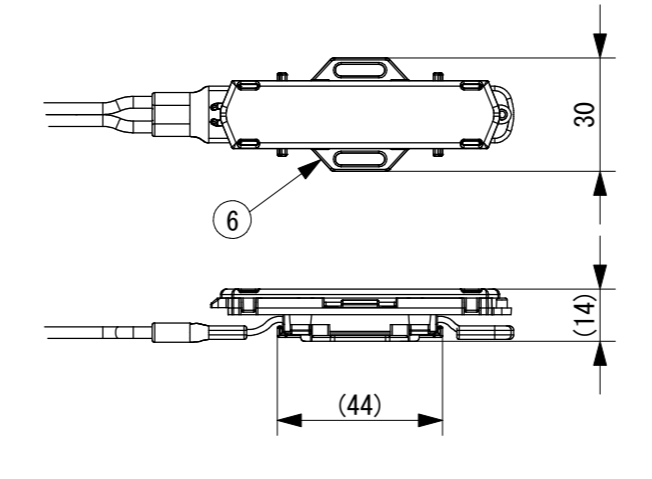

■ Minimum space requirements(A closed environment)

■ Curve installation

With mounting track (Option)

With mounting bracket (Option)

Specifications

- Voltage : 24VDC
- Wattage : 1.5W/Unit (75mm)
- LED Color : 2400K (24K)  
2700K (27K)  
3000K (30K)  
3500K (35K)  
4000K (40K)
- CRI : 85

7	Mounting track	PVC	P/N:MC20-1.25m (optional parts)
6	Mounting bracket	PC	P/N:EVO-CP (optional parts)
5	End cap	PVC	
4	Lead protector	PVC	
3	Lead wire	PVC	1.25mm <sup>2</sup> × 2
2	LED light source	PC	
1	Cable	PVC	
No.	Parts 部品	Material 材料	Memo 備考

Note:

- To prevent deterioration or discoloration, keep a distance of 100mm or more to the illuminated objects.
- When mounting vertically on a wall, be sure to secure the top module with the mounting bracket, and use with the mounting track.

Date 日付 2019. 10. 30  
 Draft 製図 Y. Terabe  
 Check 検図 T. Inaba  
 Approve 承認 C. Ishibiki

Scale 縮尺 1:2  
 Weight 重量 15g/Unit  
 Unit 単位 mm  
 Size 用紙 A3

Title 名称 Tokilux EVO  
 Product No. 製品番号 EVO-\_\_K  
 LED Color