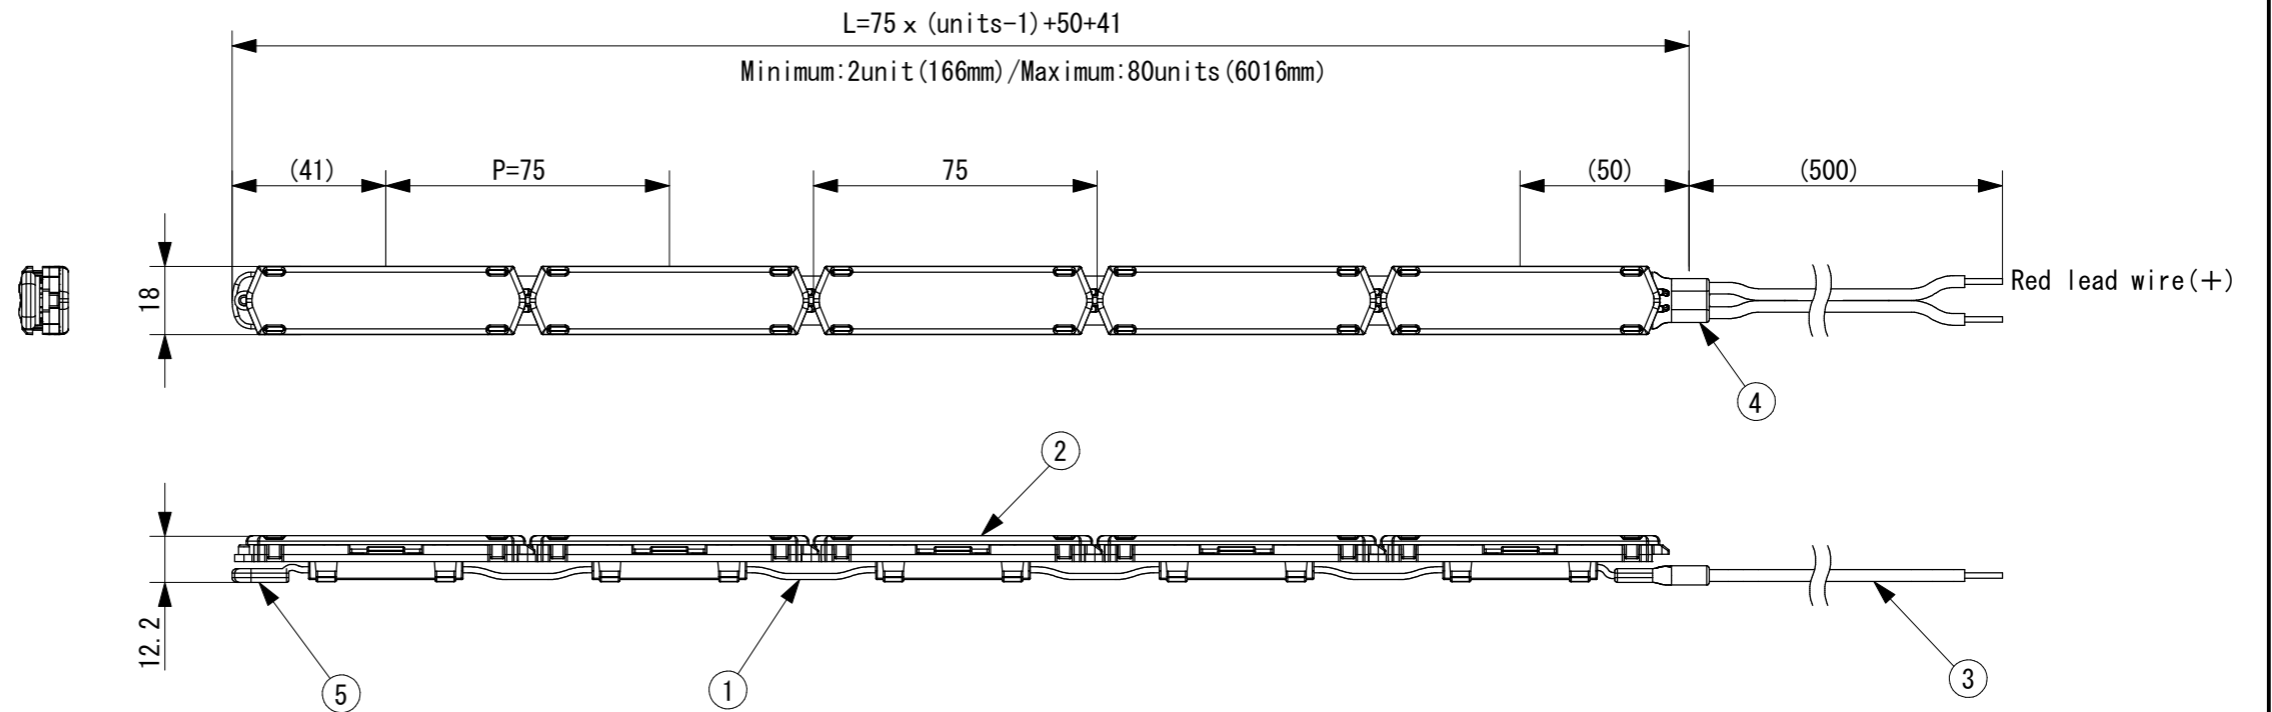

■ Minimum space requirements(A closed environment)

■ Curve installation

With mounting track (Option)

With mounting bracket (Option)

Specifications

- Voltage : 24VDC
- Wattage : 1.5W/Unit (75mm)
- LED Color : 2400K (24K)  
2700K (27K)  
3000K (30K)  
3500K (35K)  
4000K (40K)
- CRI : 85

7	Mounting track	PVC	P/N:MC20-1.25m (optional parts)
6	Mounting bracket	PC	P/N:EVO-CP (optional parts)
5	End cap	PVC	
4	Lead protector	PVC	
3	Lead wire	PVC	1.25mm <sup>2</sup> × 2
2	LED light source	PC	
1	Cable	PVC	
No.	Parts 部品	Material 材料	Memo 備考

Note:

- To prevent deterioration or discoloration, keep a distance of 100mm or more to the illuminated objects.
- When mounting vertically on a wall, be sure to secure the top module with the mounting bracket, and use with the mounting track.

Date 日付 2019. 10. 30  
 Draft 製図 Y. Terabe  
 Check 検図 T. Inaba  
 Approve 承認 C. Ishibiki

Scale 縮尺 1:2  
 Weight 重量 15g/Unit  
 Unit 単位 mm  
 Size 用紙 A3

Title 名称 Tokilux EVO  
 Product No. 製品番号 EVO-\_\_K  
 LED Color