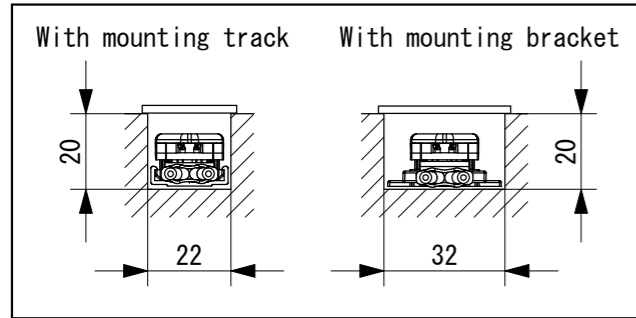

■ Minimum space requirements(A closed environment)

■ Curve installation

With mounting track (Option)

With mounting bracket (Option)

Specifications

- Voltage : 24VDC
- Wattage : 1.5W/Unit (75mm)
- LED Color : 2400K (24K)  
2700K (27K)  
3000K (30K)  
3500K (35K)  
4000K (40K)
- CRI : 85

7	Mounting track	PVC	P/N:MC20-1.25m (optional parts)
6	Mounting bracket	PC	P/N:EVO-CP (optional parts)
5	End cap	PVC	
4	Lead protector	PVC	
3	Lead wire	PVC	1.25mm <sup>2</sup> × 2
2	LED light source	PC	
1	Cable	PVC	
No.	Parts 部品	Material 材料	Memo 備考

Note:

- To prevent deterioration or discoloration, keep a distance of 100mm or more to the illuminated objects.
- When mounting vertically on a wall, be sure to secure the top module with the mounting bracket, and use with the mounting track.