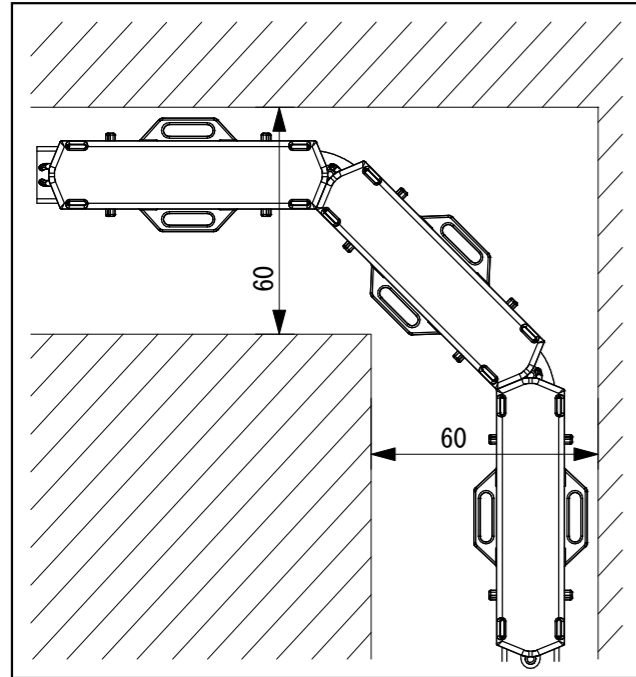

■ Minimum space requirements(A closed environment)

■ Curve installation

With mounting track (Option)

With mounting bracket (Option)

Specifications

- Voltage : 24VDC
- Wattage : 1.5W/Unit (75mm)
- LED Color : 2400K (24K)  
2700K (27K)  
3000K (30K)  
3500K (35K)  
4000K (40K)
- CRI : 85

7	Mounting track	PVC	P/N:MC20-1.25m (optional parts)
6	Mounting bracket	PC	P/N:EVO-CP (optional parts)
5	End cap	PVC	
4	Lead protector	PVC	
3	Lead wire	PVC	1.25mm <sup>2</sup> × 2
2	LED light source	PC	
1	Cable	PVC	
No.	Parts 部品	Material 材料	Memo 備考

Note:

- To prevent deterioration or discoloration, keep a distance of 100mm or more to the illuminated objects.
- When mounting vertically on a wall, be sure to secure the top module with the mounting bracket, and use with the mounting track.

Date 日付 2019. 10. 30  
 Draft 製図 Y. Terabe  
 Check 検図 T. Inaba  
 Approve 承認 C. Ishibiki

Scale 縮尺 1:2  
 Weight 重量 15g/Unit  
 Unit 単位 mm  
 Size 用紙 A3

Title 名称 Tokilux EVO  
 Product No. 製品番号 EVO-\_\_K  
 LED Color