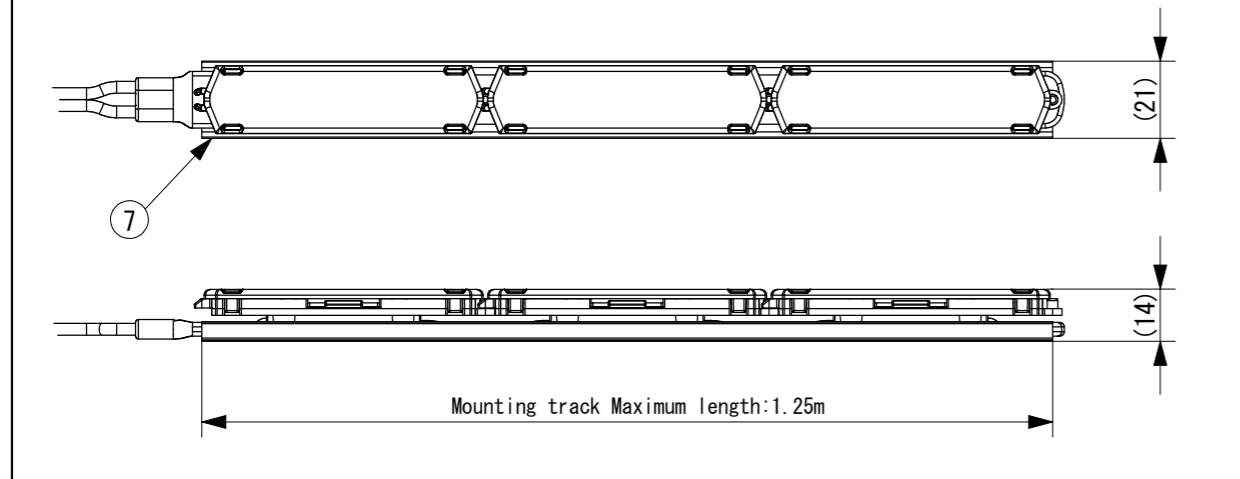

■ Minimum space requirements(A closed environment)

■ Curve installation

With mounting track (Option)

With mounting bracket (Option)

Specifications

- Voltage : 24VDC
- Wattage : 1.5W/Unit (75mm)
- LED Color : 2400K (24K)  
2700K (27K)  
3000K (30K)  
3500K (35K)  
4000K (40K)
- CRI : 85

7	Mounting track	PVC	P/N:MC20-1.25m (optional parts)
6	Mounting bracket	PC	P/N:EVO-CP (optional parts)
5	End cap	PVC	
4	Lead protector	PVC	
3	Lead wire	PVC	1.25mm <sup>2</sup> × 2
2	LED light source	PC	
1	Cable	PVC	
No.	Parts 部品	Material 材料	Memo 備考

Note:

- To prevent deterioration or discoloration, keep a distance of 100mm or more to the illuminated objects.
- When mounting vertically on a wall, be sure to secure the top module with the mounting bracket, and use with the mounting track.

Date 日付 2019. 10. 30  
 Draft 製図 Y. Terabe  
 Check 検図 T. Inaba  
 Approve 承認 C. Ishibiki

Scale 縮尺 1:2  
 Weight 重量 15g/Unit  
 Unit 単位 mm  
 Size 用紙 A3

Title 名称 Tokilux EVO  
 Product No. 製品番号 EVO-\_\_K  
 LED Color