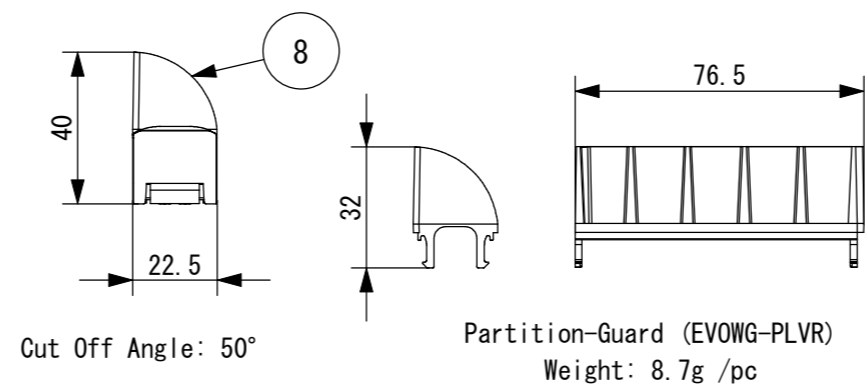

● Installation Reference

● Partition-Guard

Note:

*A dedicated control device is required for dimming and toning.

Specifications	
- Voltage	: 24VDC
- Wattage	: 1.5W /unit
- LED Color	: 22/27K : 2200K to 2700K 27/50K : 2700K to 5000K
- CRI	: 85
*Additional Fixed Brackets are required for wall mounting.	

* For indoor use only.

No.	Parts 部品	Material 材料	Memo 備考
8	Partition-Guard	PC/ABS	Included, EVOWG-PLVR, Black
7	Fixed Bracket	SUS	Included
6	Flat Cable	PVC	White
5	Cord Protector	PVC	Black
4	Lead Wire	PVC	1.25mm ² × 2
3	End Cover	PC	
2	Aluminum Extrusion	Aluminum	Black Anodized
1	LED Light Source	PC	

Date 日付 2023/7/3
 Draft 製図 Y. Terabe
 Check 検図 T. Inaba
 Approve 承認 C. Ishibiki

Scale 縮尺 1:2
 Weight 重量 Approx 410g/m
 Unit 単位 mm
 Size 用紙 A3

Title 名称 Tokilux EVOWG KT with Partition-Guard

Product No. 製品番号 EVOWGCP-KT-__/_K
 LED Color