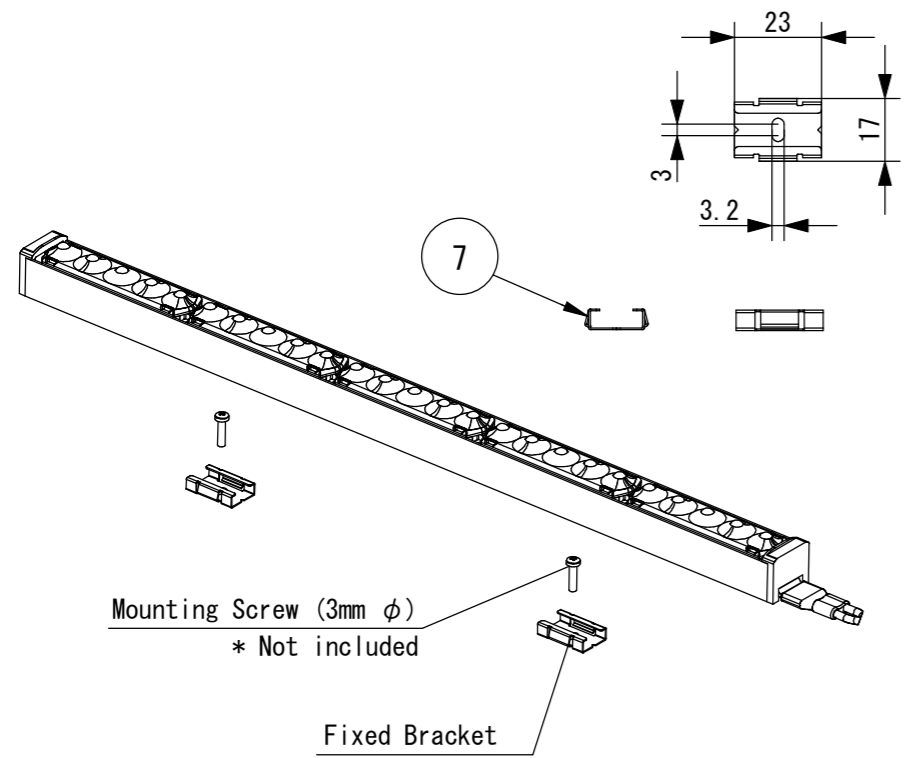

● Installation Reference

● Partition-Guard

Note:

*A dedicated control device is required for dimming and toning.

Specifications	
- Voltage	: 24VDC
- Wattage	: 1.5W /unit
- LED Color	: 22/27K : 2200K to 2700K 27/50K : 2700K to 5000K
- CRI	: 85
*Additional Fixed Brackets are required for wall mounting.	

* For indoor use only.

No.	Parts 部品	Material 材料	Memo 備考
8	Partition-Guard	PC/ABS	Included, EVOWG-PLVR, Black
7	Fixed Bracket	SUS	Included
6	Flat Cable	PVC	White
5	Cord Protector	PVC	Black
4	Lead Wire	PVC	1.25mm ² × 2
3	End Cover	PC	
2	Aluminum Extrusion	Aluminum	Black Anodized
1	LED Light Source	PC	

Date 日付 2023/7/3
 Draft 製図 Y. Terabe
 Check 検図 T. Inaba
 Approve 承認 C. Ishibiki

Scale 縮尺 1:2
 Weight 重量 Approx 410g/m
 Unit 単位 mm
 Size 用紙 A3

Title 名称 Tokilux EVOWG KT with Partition-Guard

Product No. 製品番号 EVOWGCP-KT-__/_K
 LED Color