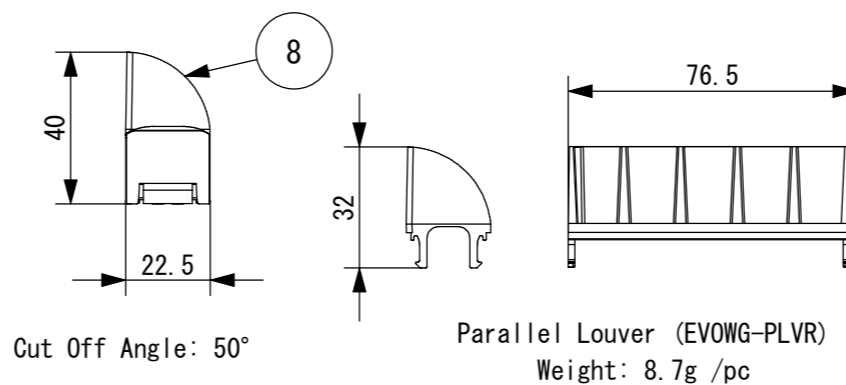

● Mounting

● Parallel Louver Mounting (Included)

Note:

\*A dedicated control device is required for dimming and toning.

Specifications	
- Voltage	: 24VDC
- Wattage	: 1.5W /unit
- LED Color	: 22/27K : 2200K to 2700K 27/50K : 2700K to 5000K
- Beam Angle	: 42°
- CRI	: 85
- Mounting Directions	: Floor, Ceiling, Wall
*Additional Fixed Brackets are required for wall mounting.	

\* This product is for indoor use only.

\* Keep a distance of 100 mm or more from the light source to the illuminated object, or it may cause discoloration or deterioration of the objects.

No.	Parts 部品	Material 材料	Memo 備考
8	Parallel Louver	PC/ABS	Included, EVOWG-PLVR, Black
7	Fixed Bracket	SUS	Included
6	Flat Cable	PVC	White
5	Cord Protector	PVC	Black
4	Lead Wire	PVC	1.25mm <sup>2</sup> × 2
3	End Cover	PC	
2	Aluminum Extrusion	Aluminum	Black Anodized
1	LED Light Source	PC	

Date 日付	2023/7/3
Draft 製図	Y. Terabe
Check 検図	T. Inaba
Approve 承認	C. Ishibiki

Scale 縮尺	1:2
Weight 重量	Approx 410g/m
Unit 単位	mm
Size 用紙	A3

Title 名称	Tokilux EVOWG KT
Product No. 製品番号	EVOWGCP-KT-__/_K LED Color
 <b>TOKI CORPORATION</b> トキ・コーポレーション株式会社	