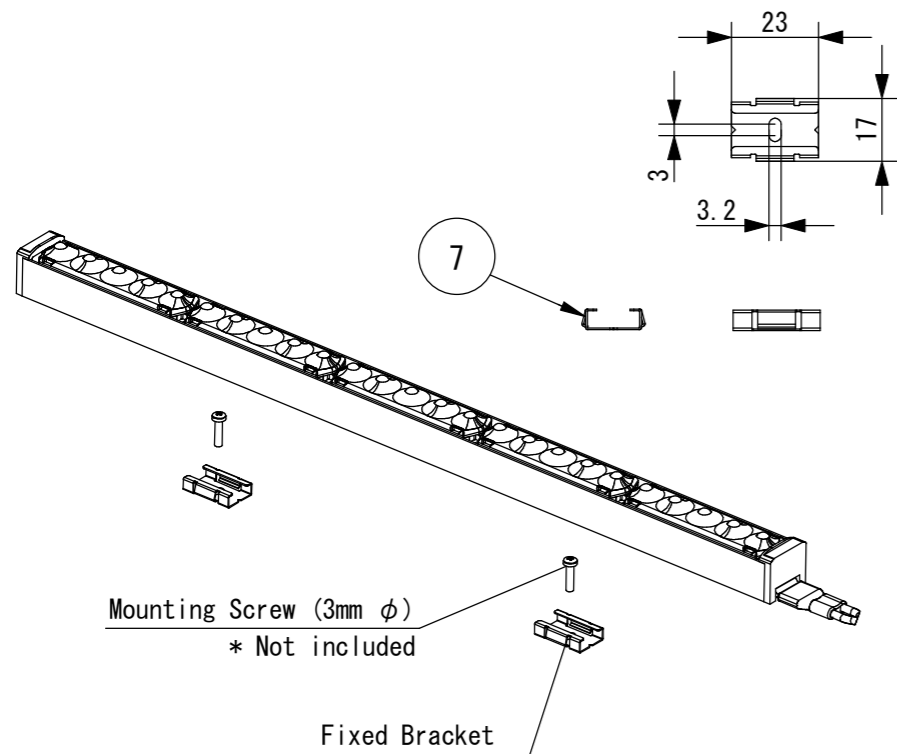

● Mounting

● Parallel Louver Mounting (Included)

Note:

\*A dedicated control device is required for dimming and toning.

Specifications	
- Voltage	: 24VDC
- Wattage	: 1.5W /unit
- LED Color	: 22/27K : 2200K to 2700K 27/50K : 2700K to 5000K
- Beam Angle	: 42°
- CRI	: 85
- Mounting Directions	: Floor, Ceiling, Wall
*Additional Fixed Brackets are required for wall mounting.	

\* This product is for indoor use only.

\* Keep a distance of 100 mm or more from the light source to the illuminated object, or it may cause discoloration or deterioration of the objects.

No.	Parts 部品	Material 材料	Memo 備考
8	Parallel Louver	PC/ABS	Included, EVOWG-PLVR, Black
7	Fixed Bracket	SUS	Included
6	Flat Cable	PVC	White
5	Cord Protector	PVC	Black
4	Lead Wire	PVC	1.25mm <sup>2</sup> × 2
3	End Cover	PC	
2	Aluminum Extrusion	Aluminum	Black Anodized
1	LED Light Source	PC	

Date 日付	2023/7/3
Draft 製図	Y. Terabe
Check 検図	T. Inaba
Approve 承認	C. Ishibiki

Scale 縮尺	1:2
Weight 重量	Approx 410g/m
Unit 単位	mm
Size 用紙	A3

Title 名称	Tokilux EVOWG KT
Product No. 製品番号	EVOWGCP-KT-__/_K LED Color
 <b>TOKI CORPORATION</b> トキ・コーポレーション株式会社	