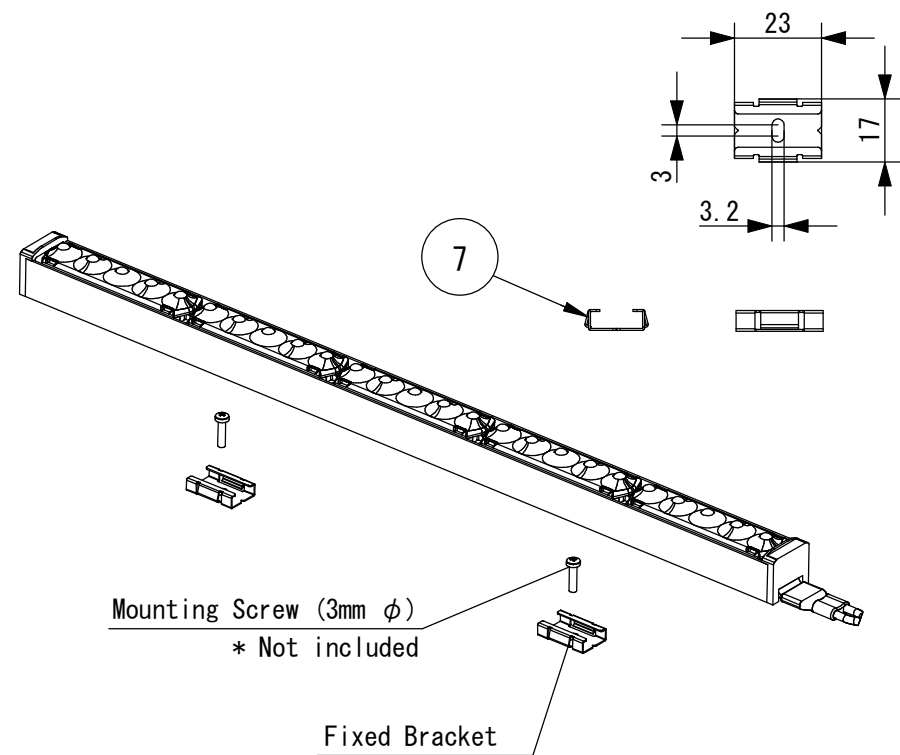

● Installation Reference

● Partition-Guard

Specifications

- Voltage : 24VDC
- Wattage : 1.5W /unit
- LED Color : 2700K (27K)
3000K (30K)
3500K (35K)
- Beam Angle : 42° (42D)
- CRI : 85

*Additional Fixed Brackets are required for wall mounting

* For indoor use only.

No.	Parts 部品	Material 材料	Memo 備考
8	Partition-Guard	PC/ABS	Included, EVOWG-PLVR, Black
7	Fixed Bracket	SUS	Included
6	Flat Cable	PVC	White
5	Cord Protector	PVC	Black
4	Lead Wire	PVC	1.25mm ² × 2
3	End Cover	PC	
2	Aluminum Extrusion	Aluminum	Black Anodized
1	LED Light Source	PC	

Date 日付 2023/6/30
 Draft 製図 Y. Terabe
 Check 検図 T. Inaba
 Approve 承認 C. Ishibiki

Scale 縮尺 1:2
 Weight 重量 Approx 410g/m
 Unit 単位 mm
 Size 用紙 A3

Title 名称 Tokilux EVOWG with Partition-Guard

Product No. 製品番号 EVOWGCP-__K
 LED Color