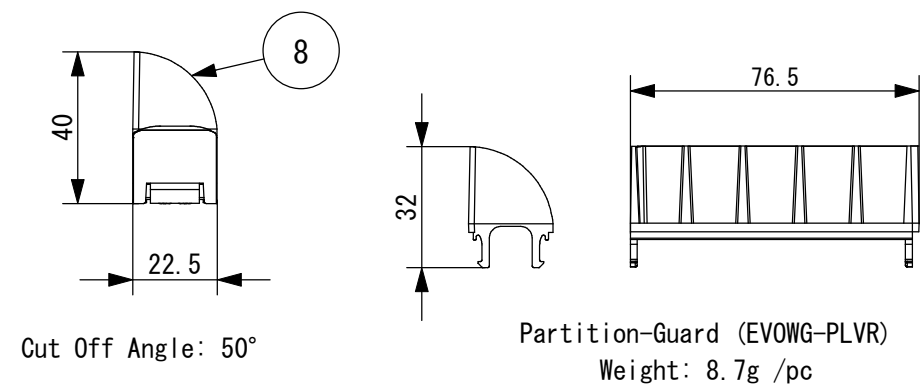

● Installation Reference

● Partition-Guard

Specifications

- Voltage : 24VDC
- Wattage : 1.5W /unit
- LED Color : 2700K (27K)
3000K (30K)
3500K (35K)
- Beam Angle : 42° (42D)
- CRI : 85

*Additional Fixed Brackets are required for wall mounting

* For indoor use only.

No.	Parts 部品	Material 材料	Memo 備考
8	Partition-Guard	PC/ABS	Included, EVOWG-PLVR, Black
7	Fixed Bracket	SUS	Included
6	Flat Cable	PVC	White
5	Cord Protector	PVC	Black
4	Lead Wire	PVC	1.25mm ² × 2
3	End Cover	PC	
2	Aluminum Extrusion	Aluminum	Black Anodized
1	LED Light Source	PC	

Date 日付 2023/6/30
 Draft 製図 Y. Terabe
 Check 検図 T. Inaba
 Approve 承認 C. Ishibiki

Scale 縮尺 1:2
 Weight 重量 Approx 410g/m
 Unit 単位 mm
 Size 用紙 A3

Title 名称 Tokilux EVOWG with Partition-Guard

Product No. 製品番号 EVOWGCP-__K
 LED Color