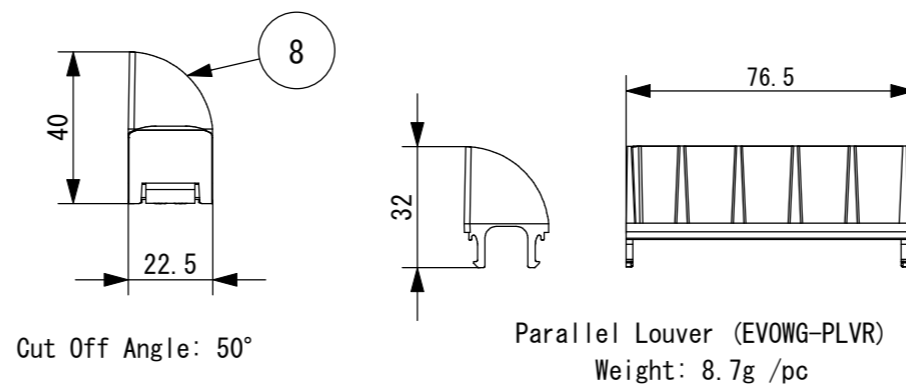

● Mounting

● Parallel Louver Mounting (Included)

Specifications

- Voltage : 24VDC
- Wattage : 1.5W /unit
- LED Color : 2700K (27K)  
3000K (30K)  
3500K (35K)
- Beam Angle : 42° (42D)
- CRI : 85
- Mounting Directions: Floor, Ceiling, Wall