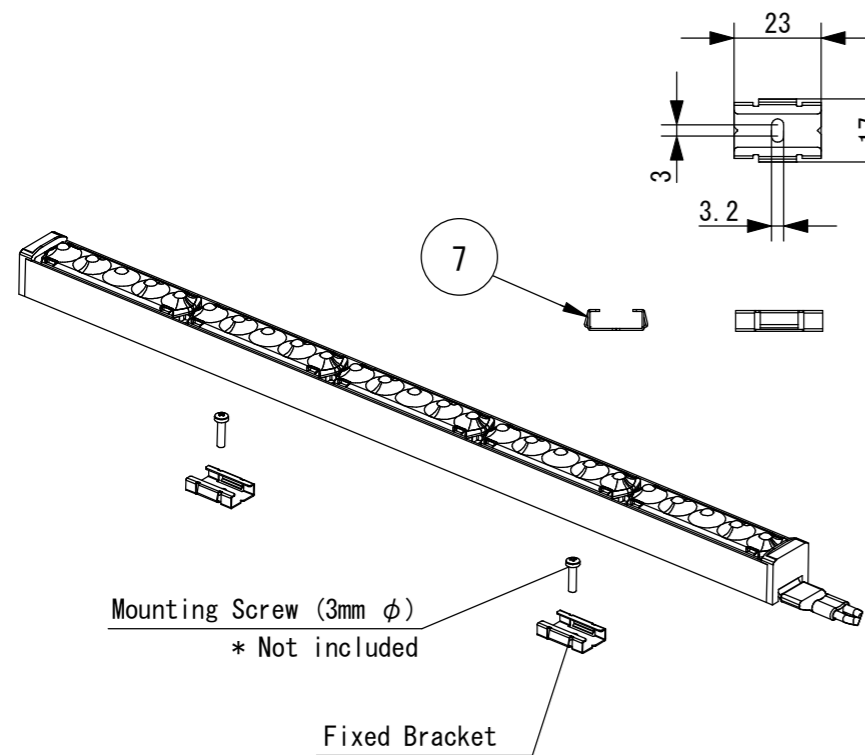

● Mounting

● Parallel Louver Mounting (Included)

Specifications

- Voltage : 24VDC
- Wattage : 1.5W /unit
- LED Color : 2700K (27K)  
3000K (30K)  
3500K (35K)
- Beam Angle : 42° (42D)
- CRI : 85
- Mounting Directions: Floor, Ceiling, Wall

\*Additional Fixed Brackets are required for wall mounting

\* This product is for indoor use only.

\* Keep a distance of 100 mm or more from the light source to the illuminated object, or it may cause discoloration or deterioration of the objects.

No.	Parts 部品	Material 材料	Memo 備考
8	Parallel Louver	PC/ABS	Included, EVOWG-PLVR, Black
7	Fixed Bracket	SUS	Included
6	Flat Cable	PVC	White
5	Cord Protector	PVC	Black
4	Lead Wire	PVC	1.25mm <sup>2</sup> × 2
3	End Cover	PC	
2	Aluminum Extrusion	Aluminum	Black Anodized
1	LED Light Source	PC	

Date 日付	2023/6/30
Draft 製図	Y. Terabe
Check 検図	T. Inaba
Approve 承認	C. Ishibiki

Scale 縮尺	1:2
Weight 重量	Approx 410g/m
Unit 単位	mm
Size 用紙	A3

Title 名称 Tokilux EVOWG

Product No. 製品番号 EVOWGCP-\_\_K  
LED Color

TOKI CORPORATION  
トキ・コーポレーション株式会社