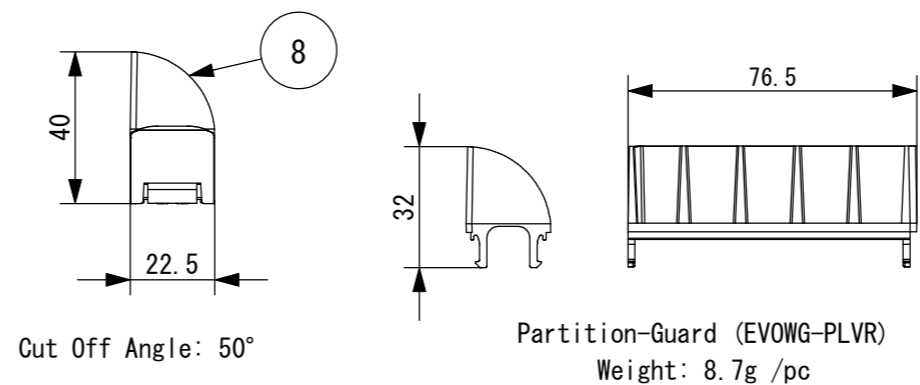

● Installation Reference

● Partition-Guard

Specifications

- Voltage : 24VDC
- Wattage : 1.5W /unit
- LED Color : 2700K (27K)
3000K (30K)
3500K (35K)
- Beam Angle : 42° (42D)
- CRI : 85

*Additional Fixed Brackets are required for wall mounting

* For indoor use only.

No.	Parts 部品	Material 材料	Memo 備考
8	Partition-Guard	PC/ABS	Included, EVOWG-PLVR, Black
7	Fixed Bracket	SUS	Included
6	Flat Cable	PVC	White
5	Cord Protector	PVC	Black
4	Lead Wire	PVC	1.25mm ² × 2
3	End Cover	PC	
2	Aluminum Extrusion	Aluminum	Black Anodized
1	LED Light Source	PC	

Date 日付 2023/6/30
 Draft 製図 Y. Terabe
 Check 検図 T. Inaba
 Approve 承認 C. Ishibiki

Scale 縮尺 1:2
 Weight 重量 Approx 530g/m
 Unit 単位 mm
 Size 用紙 A3

Title 名称 Tokilux EVOWG with Partition-Guard
 Product No. 製品番号 EVOWGCP-__K LED Color