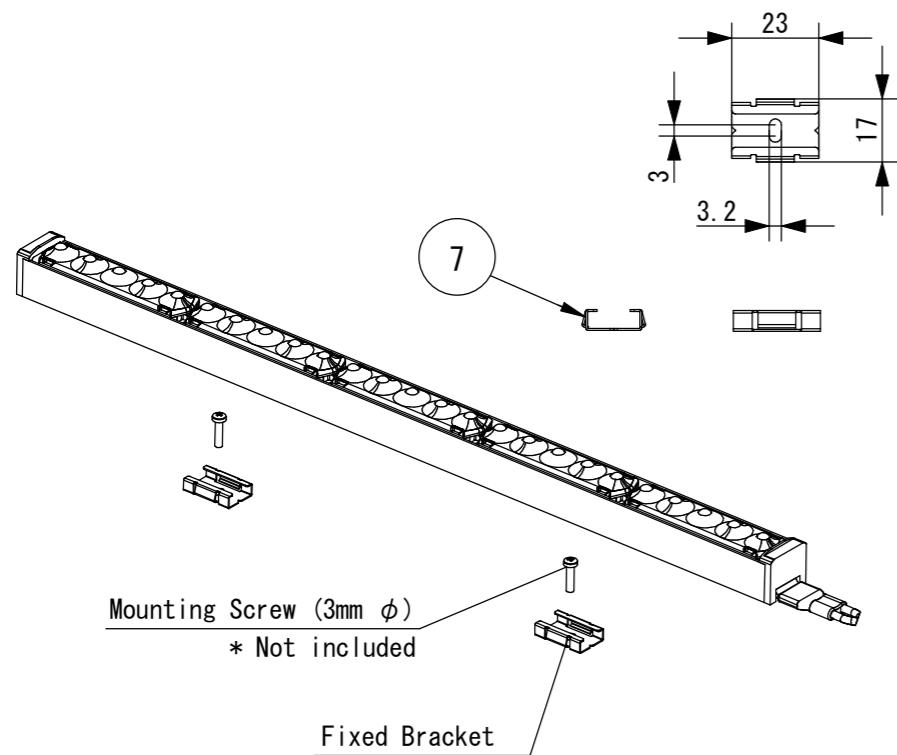

● Installation Reference

● Partition-Guard

Specifications

- Voltage : 24VDC
- Wattage : 1.5W /unit
- LED Color : 2700K (27K)
3000K (30K)
3500K (35K)
- Beam Angle : 42° (42D)
- CRI : 85

*Additional Fixed Brackets are required for wall mounting

* For indoor use only.

No.	Parts 部品	Material 材料	Memo 備考
8	Partition-Guard	PC/ABS	Included, EVOWG-PLVR, Black
7	Fixed Bracket	SUS	Included
6	Flat Cable	PVC	White
5	Cord Protector	PVC	Black
4	Lead Wire	PVC	1.25mm ² × 2
3	End Cover	PC	
2	Aluminum Extrusion	Aluminum	Black Anodized
1	LED Light Source	PC	

Date 日付 2023/6/30
 Draft 製図 Y. Terabe
 Check 検図 T. Inaba
 Approve 承認 C. Ishibiki

Scale 縮尺 1:2
 Weight 重量 Approx 530g/m
 Unit 単位 mm
 Size 用紙 A3

Title 名称 Tokilux EVOWG with Partition-Guard
 Product No. 製品番号 EVOWGCP-__K LED Color