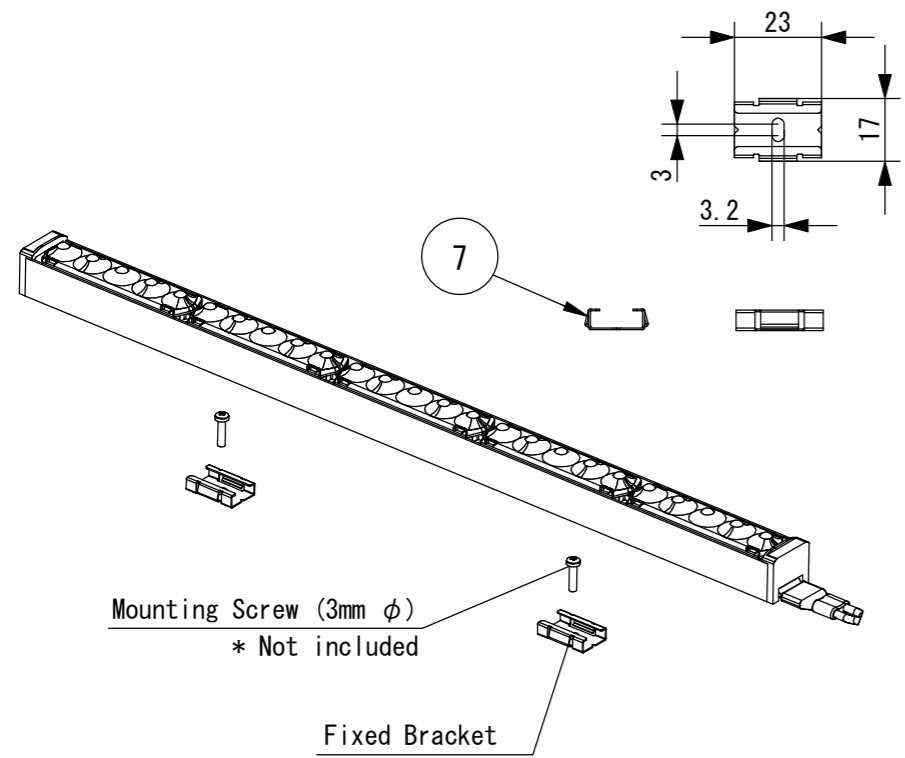

● Installation Reference

● Partition-Guard

Note:

*A dedicated control device is required for dimming and toning.

Specifications	
- Voltage	: 24VDC
- Wattage	: 1.5W /unit
- LED Color	: 22/27K : 2200K to 2700K 27/50K : 2700K to 5000K
- CRI	: 85
*Additional Fixed Brackets are required for wall mounting.	

* For indoor use only.

No.	Parts 部品	Material 材料	Memo 備考
8	Partition-Guard	PC/ABS	Included, EVOWG-PLVR, Black
7	Fixed Bracket	SUS	Included
6	Flat Cable	PVC	White
5	Cord Protector	PVC	Black
4	Lead Wire	PVC	1.25mm ² × 2
3	End Cover	PC	
2	Aluminum Extrusion	Aluminum	Black Anodized
1	LED Light Source	PC	

Date 日付	2023/7/3	Scale 縮尺	1:2
Draft 製図	Y. Terabe	Weight 重量	Approx 530g/m
Check 検図	T. Inaba	Unit 単位	mm
Approve 承認	C. Ishibiki	Size 用紙	A3

Title 名称 Tokilux EVOWG KT with Partition-Guard

Product No. 製品番号 EVOWGCP-KT-__/_K
LED Color