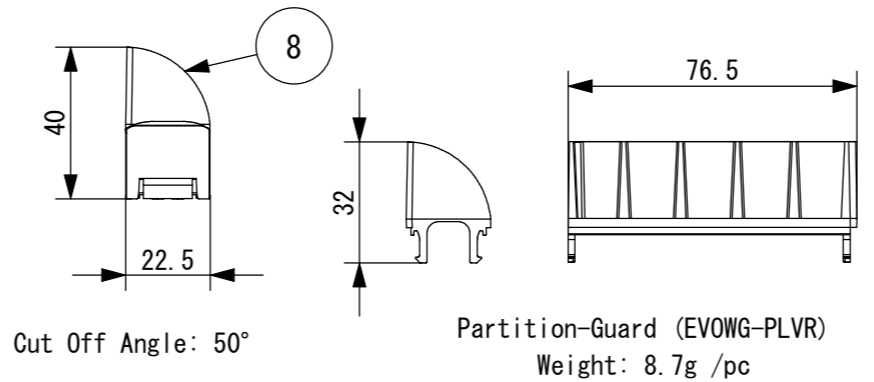

● Installation Reference

● Partition-Guard

Note:

*A dedicated control device is required for dimming and toning.

Specifications	
- Voltage	: 24VDC
- Wattage	: 1.5W /unit
- LED Color	: 22/27K : 2200K to 2700K 27/50K : 2700K to 5000K
- CRI	: 85
*Additional Fixed Brackets are required for wall mounting.	

* For indoor use only.

No.	Parts 部品	Material 材料	Memo 備考
8	Partition-Guard	PC/ABS	Included, EVOWG-PLVR, Black
7	Fixed Bracket	SUS	Included
6	Flat Cable	PVC	White
5	Cord Protector	PVC	Black
4	Lead Wire	PVC	1.25mm ² × 2
3	End Cover	PC	
2	Aluminum Extrusion	Aluminum	Black Anodized
1	LED Light Source	PC	

Date 日付	2023/7/3	Scale 縮尺	1:2
Draft 製図	Y. Terabe	Weight 重量	Approx 530g/m
Check 検図	T. Inaba	Unit 単位	mm
Approve 承認	C. Ishibiki	Size 用紙	A3

Title 名称 Tokilux EVOWG KT with Partition-Guard

Product No. 製品番号 EVOWGCP-KT-__/_K
LED Color