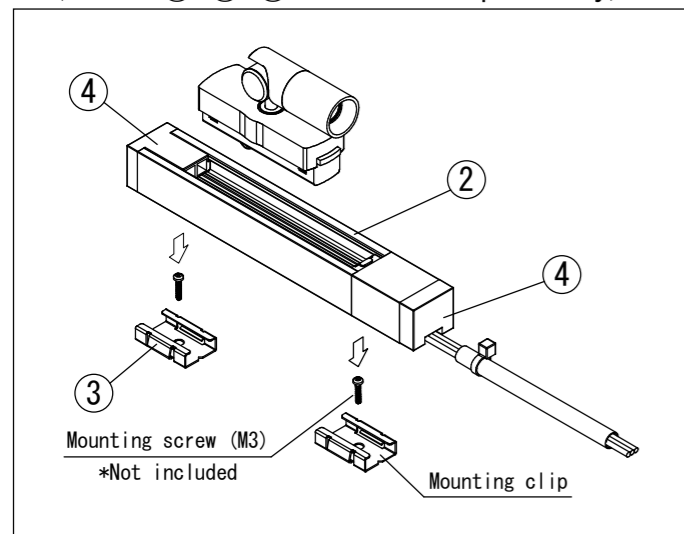

■Dimensions with Minimal Track Rail

■Installation
(Items ② ③ ④ are sold separately)

■Minimum Space Requirements (Scale 1:2)

Specifications

- Voltage : 24VDC
- Wattage : 2.6W
- LED Color: 2700K (27K, HC27K)
3000K (30K, HC30K)
3500K (35K, HC35K)
4000K (40K, HC40K)
5000K (50K, HC50K)
- Beam Angle: 16° (16D), 24° (24D), 30° (30D)
- CRI : 85 (Standard)
95 (HC, High color rendering)
- Body Color: Black (B), Pure White (PW)

5			
4	Feeder Set		MIN-LC-B (PW), Lead wire AWG20x3 Sold separately
3	Mounting Clip	SUS	Attached to Minimal Track Rail
2	Minimal Track Rail	AL	MIN-TK24V-B (PW) Length: 0.2m-2.4m Sold separately
1	Micro Light Cannon	AL	
No.	Parts 部品	Material 材料	Memo 備考

Date 日付	2019/5/7	Scale 縮尺	1 : 1	Title 名称	Micro Light Cannon
Draft 製図	Terabe	Weight 重量	33g (Main Unit)	Product No. 製品番号	MLC02- <u> </u> - <u> </u> - <u> </u> - <u> </u>
Check 検図	Inaba	Unit 単位	mm		LED Color Beam Angle Body Color
Approve 承認	Ishibiki	Size 用紙	A3	 TOKI CORPORATION トキ・コーポレーション株式会社	