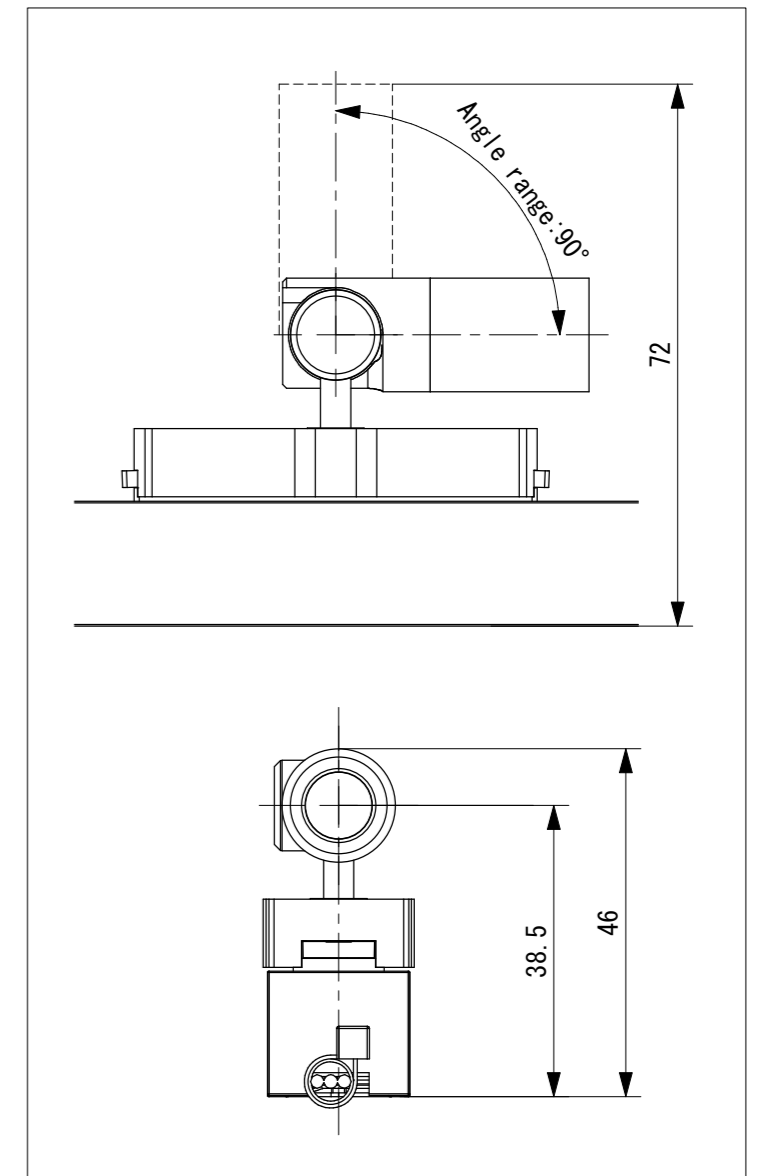

■Dimensions with Minimal Track Rail

■Installation
(Items ② ③ ④ are sold separately)

■Minimum Space Requirements (Scale 1:2)

Specifications

- Voltage : 24VDC
- Wattage : 2.6W
- LED Color: 2700K (27K, HC27K)
3000K (30K, HC30K)
3500K (35K, HC35K)
4000K (40K, HC40K)
5000K (50K, HC50K)
- Beam Angle: 16° (16D), 24° (24D), 30° (30D)
- CRI : 85 (Standard)
95 (HC, High color rendering)
- Body Color: Black (B), Pure White (PW)

5			
4	Feeder Set		MIN-LC-B (PW), Lead wire AWG20x3 Sold separately
3	Mounting Clip	SUS	Attached to Minimal Track Rail
2	Minimal Track Rail	AL	MIN-TK24V-B (PW) Length: 0.2m-2.4m Sold separately
1	Micro Light Cannon	AL	
No.	Parts 部品	Material 材料	Memo 備考

Date 日付	2019/5/7	Scale 縮尺	1 : 1	Title 名称	Micro Light Cannon
Draft 製図	Terabe	Weight 重量	33g (Main Unit)	Product No. 製品番号	MLC02- <u> </u> - <u> </u> - <u> </u> - <u> </u>
Check 検図	Inaba	Unit 単位	mm		LED Color Beam Angle Body Color
Approve 承認	Ishibiki	Size 用紙	A3	 TOKI CORPORATION トキ・コーポレーション株式会社	