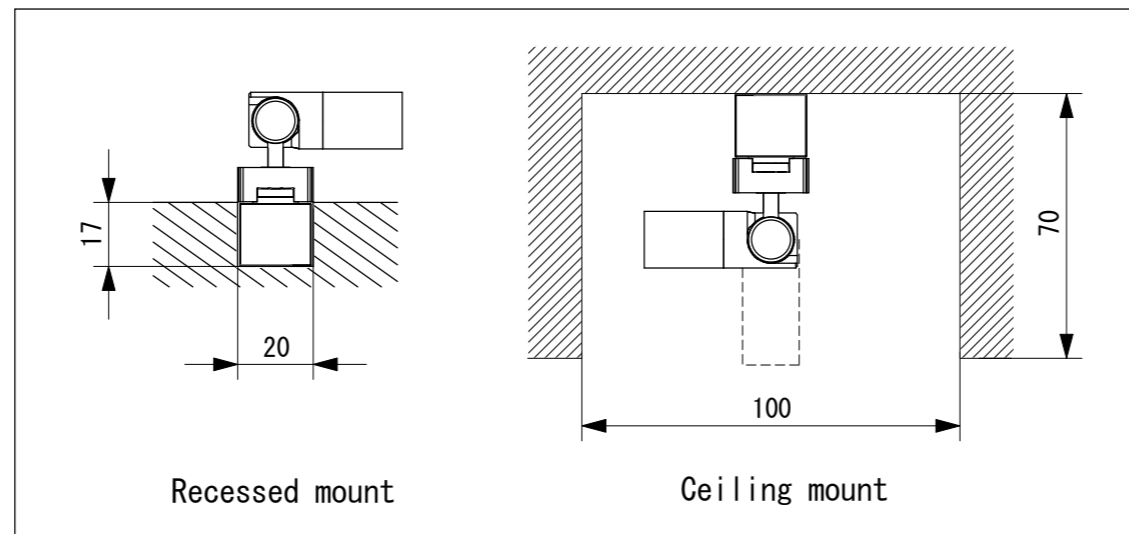

■Dimensions with Minimal Track Rail

■Installation
(Items ② ③ ④ are sold separately)

■Minimum Space Requirements (Scale 1:2)

Specifications

- Voltage : 24VDC
- Wattage : 2.6W
- LED Color: 2700K (27K, HC27K)
3000K (30K, HC30K)
3500K (35K, HC35K)
4000K (40K, HC40K)
5000K (50K, HC50K)
- Beam Angle: 16° (16D), 24° (24D), 30° (30D)
- CRI : 85 (Standard)
95 (HC, High color rendering)
- Body Color: Black (B), Pure White (PW)

5			
4	Feeder Set		MIN-LC-B (PW), Lead wire AWG20x3 Sold separately
3	Mounting Clip	SUS	Attached to Minimal Track Rail
2	Minimal Track Rail	AL	MIN-TK24V-B (PW) Length: 0.2m-2.4m Sold separately
1	Micro Light Cannon	AL	
No.	Parts 部品	Material 材料	Memo 備考

Date 日付	2019/5/7	Scale 縮尺	1 : 1	Title 名称	Micro Light Cannon
Draft 製図	Terabe	Weight 重量	33g (Main Unit)	Product No. 製品番号	MLC02- <u> </u> - <u> </u> - <u> </u> - <u> </u>
Check 検図	Inaba	Unit 単位	mm		LED Color Beam Angle Body Color
Approve 承認	Ishibiki	Size 用紙	A3	 TOKI CORPORATION トキ・コーポレーション株式会社	