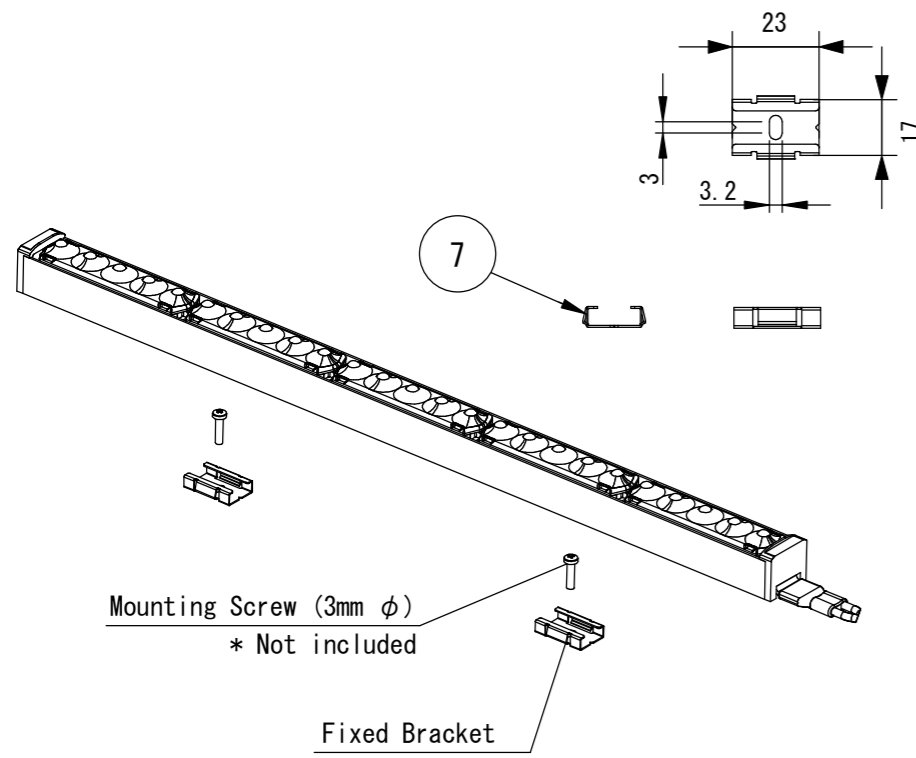

● Mounting

● Parallel Louver Mounting (Optional)

Specifications

- Voltage : 24VDC
- Wattage : 1.5W /unit
- LED Color : 2700K (27K)
3000K (30K)
3500K (35K)
- Beam Angle : 42° (42D)
- CRI : 85
- Mounting Directions: Floor, Ceiling, Wall

*Additional Fixed Brackets are required for wall mounting

* This product is for indoor use only.

* Keep a distance of 100 mm or more from the light source to the illuminated object, or it may cause discoloration or deterioration of the objects.

7	Parallel Louver	PC/ABS	Optional EVOWG-PLVR, Black
6	Fixed Bracket	SUS	Included
5	Cord Protector	PVC	White
4	Lead Wire	PVC	
3	End Cover	PC	
2	Aluminum Extrusion	Aluminum	Black Anodized
1	LED Light Source	PC	
No.	Parts 部品	Material 材料	Memo 備考

Date 日付	2021. 2. 17	Scale 縮尺	1:2	Title 名称	Tokilux EVOWG
Draft 製図	Odaka	Weight 重量	Approx 410g/m	Product No. 製品番号	TLX-EVOWG-__K LED Color
Check 検図	Inaba	Unit 単位	mm	 TOKI CORPORATION トキ・コーポレーション株式会社	
Approve 承認	Ishibiki	Size 用紙	A3		