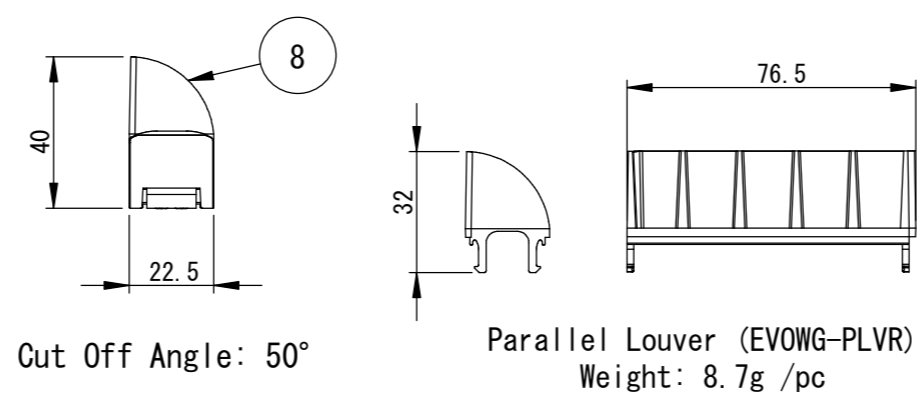

● Mounting

● Parallel Louver Mounting (Optional)

Specifications

- Voltage : 24VDC
- Wattage : 1.5W /unit
- LED Color : 2700K (27K)
3000K (30K)
3500K (35K)
- Beam Angle : 42° (42D)
- CRI : 85
- Mounting Directions: Floor, Ceiling, Wall

*Additional Fixed Brackets are required for wall mounting

* This product is for indoor use only.

* Keep a distance of 100 mm or more from the light source to the illuminated object, or it may cause discoloration or deterioration of the objects.

Date 日付	2021. 2. 17	Scale 縮尺	1:2	Title 名称	Tokilux EVOWG
Draft 製図	Odaka	Weight 重量	Approx 410g/m	Product No. 製品番号	TLX-EVOWG-__K LED Color
Check 検図	Inaba	Unit 単位	mm	 TOKI CORPORATION トキ・コーポレーション株式会社	
Approve 承認	Ishibiki	Size 用紙	A3		