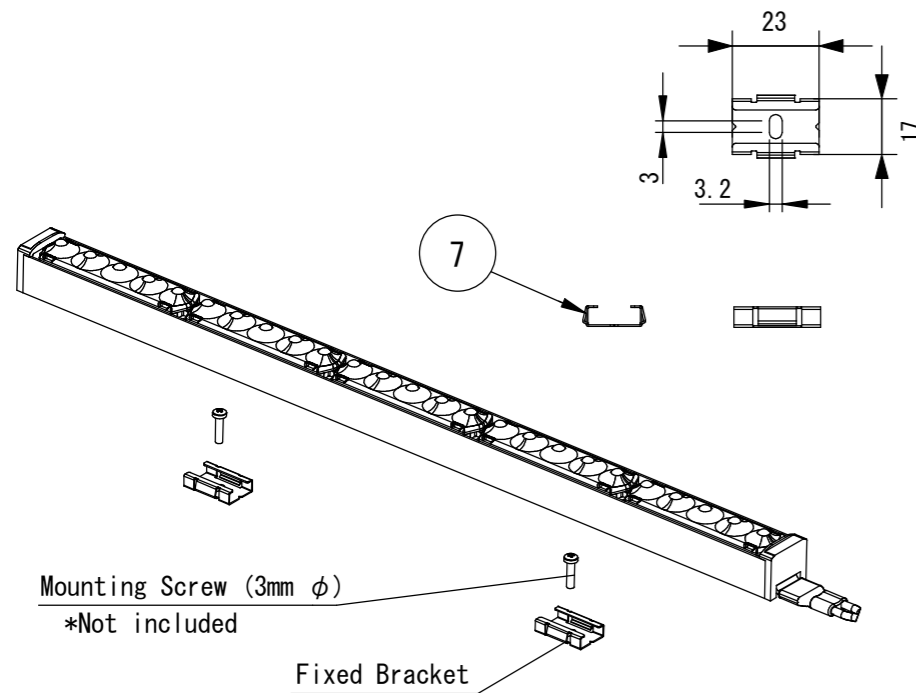

●Mounting

●Parallel Louver Mounting (Optional)

Note:

\*A dedicated control device is required for dimming and toning.

Specifications	
- Voltage	: 24VDC
- Wattage	: 1.5W /unit
- LED Color	: 22/27K : 2200K to 2700K 27/50K : 2700K to 5000K
- Beam Angle	: 42°
- CRI	: 85
- Mounting Directions	: Floor, Ceiling, Wall
*Additional Fixed Brackets are required for wall mounting.	

\* This product is for indoor use only.  
\* Keep a distance of 100 mm or more from the light source to the illuminated object, or it may cause discoloration or deterioration of the objects.

No.	Parts 部品	Material 材料	Memo 備考
8	Parallel Louver	PC/ABS	Optional EVOWG-PLVR, Black
7	Fixed Bracket	SUS	Included
6	Flat Cable	PVC	White
5	Cord Protector	PVC	Black
4	Lead Wire	PVC	1.25mm <sup>2</sup> × 2
3	End Cover	PC	
2	Aluminum Extrusion	Aluminum	Black Anodized
1	LED Light Source	PC	

Date 日付	2021. 8. 17	Scale 縮尺	1:2
Draft 製図	Odaka	Weight 重量	Approx 410g/m
Check 検図	Inaba	Unit 単位	mm
Approve 承認	Ishibiki	Size 用紙	A3

Title 名称 Tokilux EVOWG KT

Product No. 製品番号 TLX-EVOWG-KT-\_/\_K  
LED Color