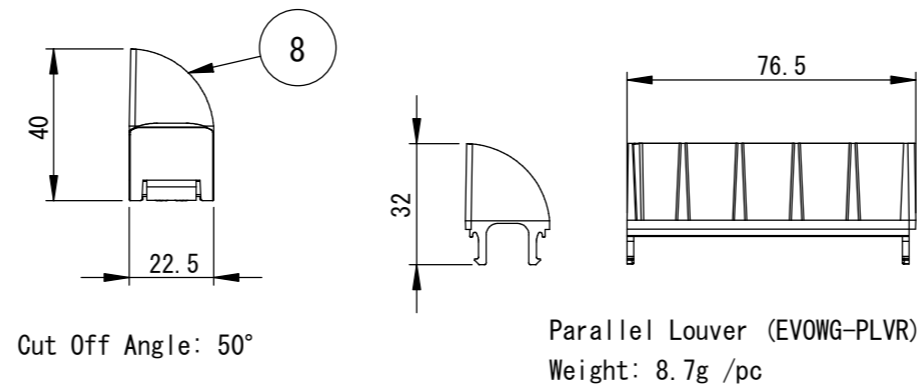

●Mounting

●Parallel Louver Mounting (Optional)

Note:

\*A dedicated control device is required for dimming and toning.

Specifications	
- Voltage	: 24VDC
- Wattage	: 1.5W /unit
- LED Color	: 22/27K : 2200K to 2700K 27/50K : 2700K to 5000K
- Beam Angle	: 42°
- CRI	: 85
- Mounting Directions	: Floor, Ceiling, Wall
*Additional Fixed Brackets are required for wall mounting.	

\* This product is for indoor use only.  
\* Keep a distance of 100 mm or more from the light source to the illuminated object, or it may cause discoloration or deterioration of the objects.

No.	Parts 部品	Material 材料	Memo 備考
8	Parallel Louver	PC/ABS	Optional EVOWG-PLVR, Black
7	Fixed Bracket	SUS	Included
6	Flat Cable	PVC	White
5	Cord Protector	PVC	Black
4	Lead Wire	PVC	1.25mm <sup>2</sup> × 2
3	End Cover	PC	
2	Aluminum Extrusion	Aluminum	Black Anodized
1	LED Light Source	PC	

Date 日付	2021. 8. 17	Scale 縮尺	1:2
Draft 製図	Odaka	Weight 重量	Approx 410g/m
Check 検図	Inaba	Unit 単位	mm
Approve 承認	Ishibiki	Size 用紙	A3

Title 名称 Tokilux EVOWG KT

Product No. 製品番号 TLX-EVOWG-KT-\_/\_K  
LED Color